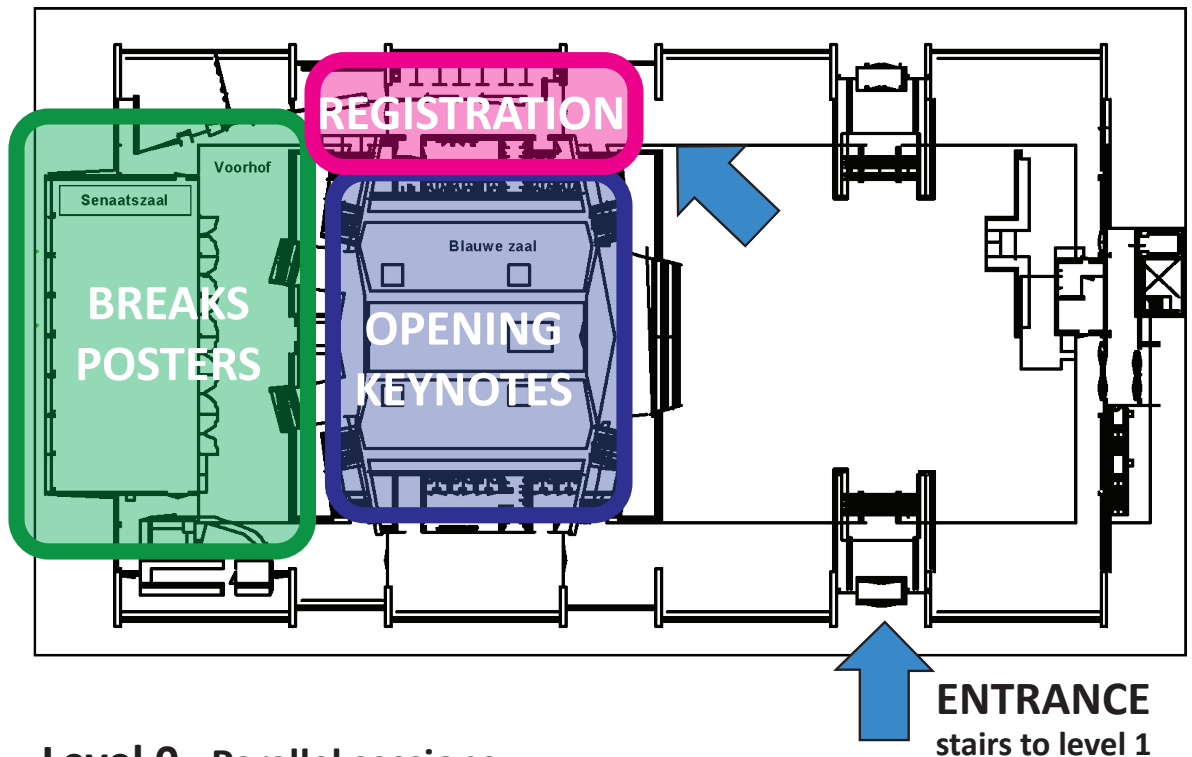

Pedestrian and Evacuation Dynamics

2023

TU/e EINDHOVEN UNIVERSITY OF TECHNOLOGY

Auditorium Building

Main location

Level 1 - Main level, keynotes, breaks, posters, workshop (lev. 2)

Level 0 - Parallel sessions